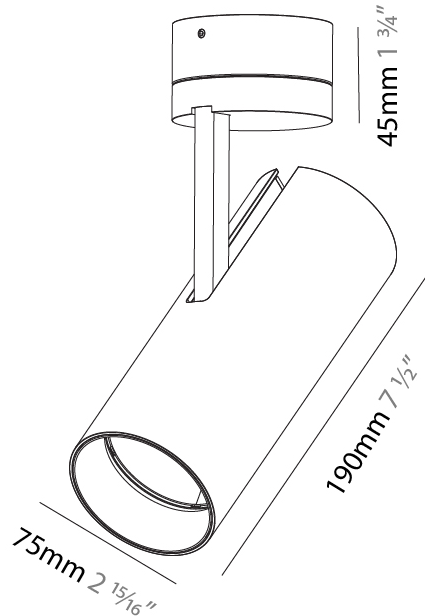

GENERAL

Series: Imagine
Subseries: Imagine 75
Brand: Prolicht
Division: Architectural
Mounting Type: Surface
Mounting Location: Ceiling
Subcategory: Spots

PHYSICAL

Shape: Cylinder
Diameter (mm): 75
Diameter (in): 2 ¹⁵/₁₆
Height (mm): 190
Height (in): 7 ¹/₂
Max. Overall Height (mm): 235
Max. Overall Height (in): 9 ³/₄
Light Distribution: Adjustable / Direct
Weight (kg): 0.919
Weight (lbs): 2.02
Fixture Finish: SSR / BKV / CWI / CRY / HAB / UFT / ITA / RUA / FTG / MYG / LOD / PUS / FRO / FUP / KIA / POP / BLS / SPG / MEY / GOH / GUM / CHC / COM / ABZ / JAG / OBR / MOS / ROR
Fixture Material: Aluminum Die Cast

ELECTRICAL

Lamp Type: LED (Zhaga Standard)
Input Wattage (W): 13.2 / 16.5
Total Output Wattage (W): 12 / 15
Dimming: Tri-Mode (Non-Dimming and Phase Dimming (120Vac only) and 0-10V Dimming)
Driver Included: Yes
Driver Location: Integrated
Driver Type: Constant Current - Universal
Driver Class: Class 2
Input Voltage (V): 120 - 277
Constant Current (MA): 350

LED

Number of LEDs: 1
Color Temperature (°K): 2700 / 3000 / 3500 / 4000
Max. Delivered Lumen (lm): 870 / 970 / 1038 / 1060
CRI: >90 CRI
Lamp Life (hrs): 50000

OPTICAL

Reflector°: 10
Adjustability: Rotational 350°; Tilt 90°

RATINGS AND CERTIFICATIONS

Certified By: Certified for North American Standards
IP rating: IP20